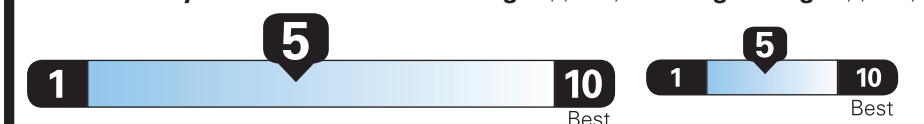

Fuel Economy & Greenhouse Gas Rating (tailpipe only) Smog Rating (tailpipe only)

This vehicle emits 369 grams CO₂ per mile. The best emits 0 grams per mile (tailpipe only). Producing and distributing fuel also create emissions; learn more at fueleconomy.gov.

Actual results will vary for many reasons, including driving conditions and how you drive and maintain your vehicle. The average new vehicle gets 27 MPG and costs $6,500 to fuel over 5 years. Cost estimates are based on 15,000 miles per year at $2.35 per gallon. MPGe is miles per gasoline gallon equivalent. Vehicle emissions are a significant cause of climate change and smog.

fueleconomy.gov

Calculate personalized estimates and compare vehicles

GOVERNMENT 5-STAR SAFETY RATINGS

Overall Vehicle Score ★★★★★

Based on the combined ratings of frontal, side and rollover. Should ONLY be compared to other vehicles of similar size and weight.

Frontal Crash Driver Passenger ★★★★★

Based on the risk of injury in a frontal impact. Should ONLY be compared to other vehicles of similar size and weight.

Side Crash Front seat Rear seat ★★★★★

Based on the risk of injury in a side impact.

Rollover ★★★★★

Based on the risk of rollover in a single-vehicle crash.

Star ratings range from 1 to 5 stars (★★★★★), with 5 being the highest. Source: National Highway Traffic Safety Administration (NHTSA). www.safercar.gov or 1-888-327-4236

THE LINCOLN WAY™ APP

Your Dashboard of Services & Features

1. Download the Lincoln Way app* and you can:
2. Remotely start, lock and unlock your vehicle
   - Locate your vehicle and check approximate fuel range
   - Receive vehicle health alerts

The Lincoln Connect™ modem is active and sending vehicle data (e.g., diagnostics) to Lincoln. See in-vehicle Settings for connectivity options.

Lincoln Protect™

Insist on Lincoln Protect! The only extended service plan fully backed by Lincoln and honored at every Lincoln dealership in the U.S., Canada and Mexico. See your Lincoln dealer or visit www.LincolnOwner.com