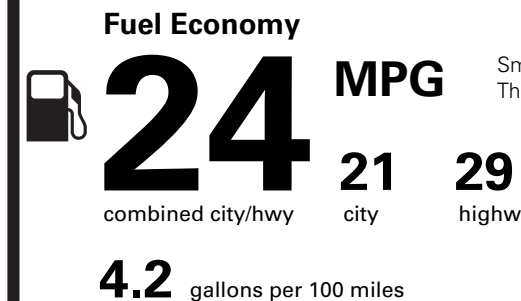

FUNCTIONAL

- 8" LCD CNTR STK TOUCHSCRN
- BLIND SPOT INFORMATION SYS
- CABIN PARTICULATE AND ODOR FILTER
- CROSS-TRAFFIC ALERT
- INTELL ACCESS W/PUSH START
- LANE-KEEPING SYSTEM
- LINCOLN CONNECT™ - 4G MODEM WITH WIFI CAPABILITY
- LINCOLN DRIVE MODES
- REAR PARKING SENSORS
- REMOTE START
- SYNC® 3

SAFETY/SECURITY

- ADVANCETRAC™ WITH RSC
- AIRBAGS - SIDE IMPACT / CURTAINS
- AIRBAGS-DRVR&PASS KNEE
- AIRBAGS-DUAL-STAGE FRONT
- AUTO HIGH BEAMS
- PASSIVE ANTI-THEFT SECURILOCK SYSTEM
- PRE-COLLISION ASSIST W/AEB
- SOS POST CRASH SYSTEM

WARRANTY

- 4YR/50K MILE WARRANTY
- 4YR/50K PICKUPDELIVERY SVC
- 6YR/70K MI POWERTRAIN WARR

INCLUDED ON THIS VEHICLE

(MSRP)

EQUIPMENT GROUP 101A

2,775.00

- CONVENIENCE PACKAGE
- VOICE-ACTIVATED NAVIGATION
- ELEMENTS PACKAGE
- HEATED/VENTILATED D/P SEATS
- HEATED REAR SEATS
- HEATED STEERING WHEEL
- RAIN SENSING WIPERS
- WINDSHIELD WIPER DE-ICER

OPTIONAL EQUIPMENT/OTHER

- 2022 MODEL YEAR
- RED CARPET MET TC 695.00
- 225/60R18 100V A/S BSW TIRES
- ALL-WTHR FLR LNRS W/O MATS 160.00
- 17" MINI SPARE WHEEL W/TIRE 150.00
- 18" BRT MACH ALUM WHL DK TARN
- CARGO AREA PROTECTOR 125.00
- LINCOLN CO-PILOT360 1.5 PLUS 2,500.00
- .ACTIVE PARK ASSIST 2.0
- .INTEL ADAPT CRUISE CONTROL
- .360 DEGREE CAMERA

PRICE INFORMATION

BASE PRICE	$38,880.00
TOTAL OPTIONS/OTHER	6,405.00
TOTAL VEHICLE & OPTIONS/OTHER	45,285.00
DESTINATION & DELIVERY	1,195.00

EPA DOT Fuel Economy and Environment

Gasoline Vehicle

Small SUVs range from 14 to 129 MPG. The best vehicle rates 142 MPGe.

You spend $750 more in fuel costs over 5 years compared to the average new vehicle.

Annual fuel cost $1,450