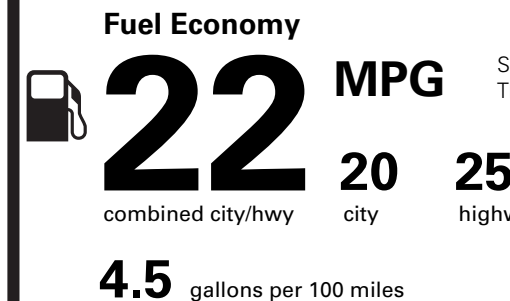

WARRANTY

- 4YR/50K MILE WARRANTY
- 4YR/50K PICKUPDELIVERY SVC
- 6YR/70K MI POWERTRAIN WARR

INCLUDED ON THIS VEHICLE

EQUIPMENT GROUP 200A

OPTIONAL EQUIPMENT/OTHER

P245/50R20 A/S BSW TIRES	
CARGO ACCESSORIES/MAT PACKAGE	260.00
.DURA LTWEIGHT RUBBR CARGO MAT	
.REAR BUMPER PAD/PROTECTOR	
.FLR LINERS, FRT/RR W/O CARPET	
20" PRM PNT/BRT MCH ALUM WHL	1,000.00
LINCOLN CO-PILOT360 1.0 PLUS	2,500.00
.360-DEGREE CAMERA	
.ENHANCED ACTIVE PARK ASSIST	
.FRONT-SIDE PARKING SENSORS	
.ACC W/LANE CENTERING ASSIST	
50 STATE EMISSIONS	NO CHARGE
18" MINI SPARE WHEEL W/TIRE	150.00
ROOF RACK SIDE RAILS-SATIN	195.00

DEALER INSTALLED OPTIONS

Exposed Locking Lug Nut Kit	75.00

(MSRP)

PRICE INFORMATION

BASE PRICE	$51,930.00
TOTAL OPTIONS/OTHER	4,180.00
TOTAL VEHICLE & OPTIONS/OTHER	56,110.00
DESTINATION & DELIVERY	1,195.00

(MSRP)

TOTAL MSRP $57,305.00

Whether you decide to lease or finance your vehicle, you'll find the choices that are right for you. See your Lincoln Dealer for details or visit www.lincolnafs.com.

ND251 N RD 2X 235 000051 04 25 22

This label is affixed pursuant to the Federal Automobile Information Disclosure Act. Gasoline, License, and Title Fees, State and Local taxes are not included. Dealer installed options or accessories are not included unless listed above.

EPA DOT Fuel Economy and Environment

Gasoline Vehicle

Small SUVs range from 14 to 129 MPG. The best vehicle rates 142 MPGe.

You spend **$1,500**

more in fuel costs over 5 years compared to the average new vehicle.

Annual fuel cost $1,600